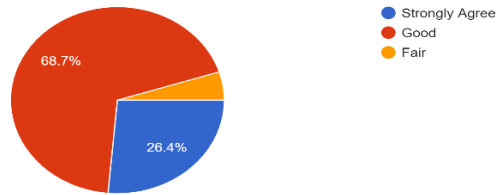

# PARENTS/GUARDIAN FEEDBACK ON COLLEGE & CURRICULUM

Academic Performance of the College is good  
693 responses

The College has high commitment towards holistic development of students  
693 responses

The Infrastructural facilities of the College are excellent  
693 responses

Students participation in outreach activities is commendable  
693 responses

The College strives to maintain discipline, quality and excellence in the campus  
693 responses

The various career preparedness initiative of the College result in greater employability  
693 responses