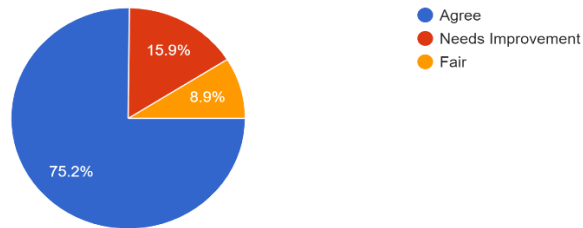

# PARENTS/GUARDIAN FEEDBACK ON COLLEGE & CURRICULUM

Academic Performance of the College is good  
693 responses

The College has high commitment towards holistic development of students  
693 responses

The Infrastructural facilities of the College are excellent  
693 responses

Students participation in outreach activities is commendable  
693 responses

The College strives to maintain discipline, quality and excellence in the campus  
693 responses

The various career preparedness initiative of the College result in greater employability  
693 responses