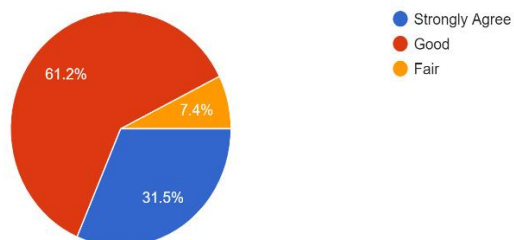

# PARENTS/GUARDIAN FEEDBACK ON COLLEGE & CURRICULUM

Academic Performance of the College is good  
693 responses

The College has high commitment towards holistic development of students  
693 responses

The Infrastructural facilities of the College are excellent  
693 responses

Students participation in outreach activities is commendable  
693 responses

The College strives to maintain discipline, quality and excellence in the campus  
693 responses

The various career preparedness initiative of the College result in greater employability  
693 responses