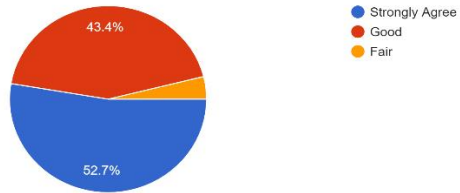

# PARENTS/GUARDIAN FEEDBACK ON COLLEGE & CURRICULUM

Academic Performance of the College is good  
693 responses

The College has high commitment towards holistic development of students  
693 responses

The Infrastructural facilities of the College are excellent  
693 responses

Students participation in outreach activities is commendable  
693 responses

The College strives to maintain discipline, quality and excellence in the campus  
693 responses

The various career preparedness initiative of the College result in greater employability  
693 responses