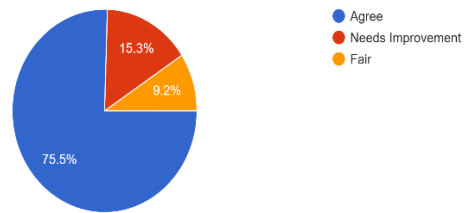

# PARENTS/GUARDIAN FEEDBACK ON COLLEGE & CURRICULUM

Academic Performance of the College is good  
693 responses

The College has high commitment towards holistic development of students  
693 responses

The Infrastructural facilities of the College are excellent  
693 responses

Students participation in outreach activities is commendable  
693 responses

The College strives to maintain discipline, quality and excellence in the campus  
693 responses

The various career preparedness initiative of the College result in greater employability  
693 responses