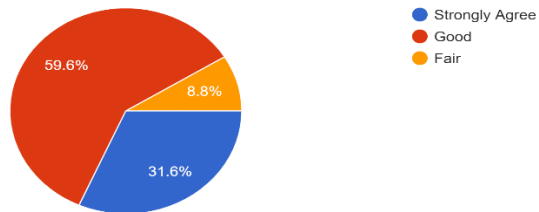

# PARENTS/GUARDIAN FEEDBACK ON COLLEGE & CURRICULUM

Academic Performance of the College is good  
693 responses

The College has high commitment towards holistic development of students  
693 responses

The Infrastructural facilities of the College are excellent  
693 responses

Students participation in outreach activities is commendable  
693 responses

The College strives to maintain discipline, quality and excellence in the campus  
693 responses

The various career preparedness initiative of the College result in greater employability  
693 responses