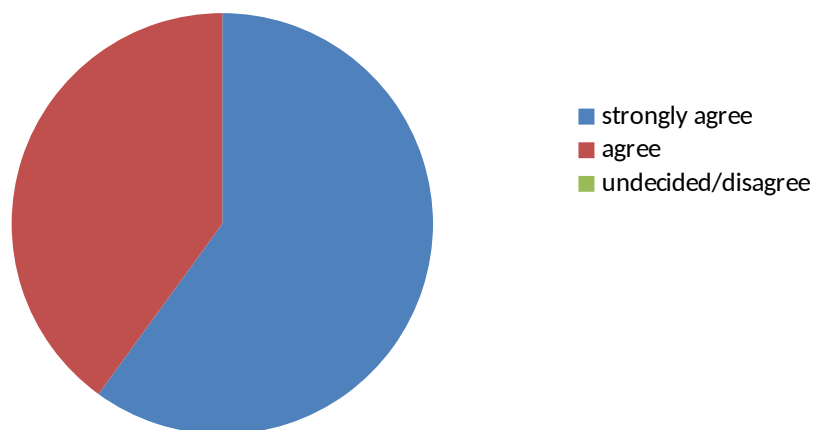

Feedback Analysis Report- 2014-15

Alumnae

1. Academic performance of the college is good

2. The College has high commitment towards holistic development of students

3. The infrastructural facilities of the college are excellent

4. Students participation in outreach activities is commendable

5. The College strives to maintain discipline, quality and excellence in the campus

6. The various career preparedness initiatives of the college result in greater employability