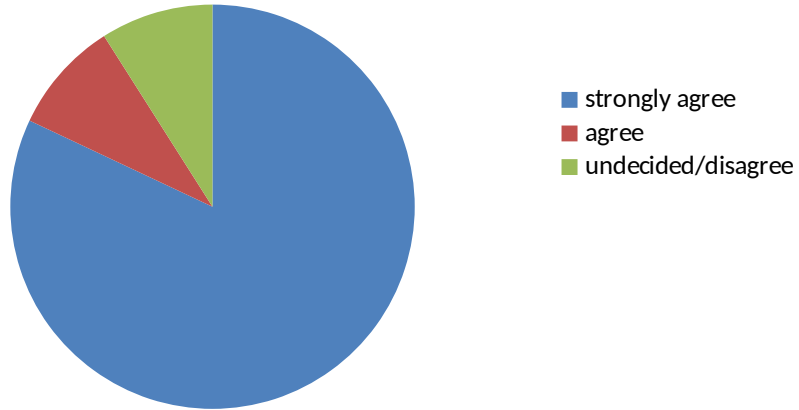

Feedback Analysis Report- 2014-15

Alumnae

1. Academic performance of the college is good

2. The College has high commitment towards holistic development of students

3. The infrastructural facilities of the college are excellent

4. Students participation in outreach activities is commendable

5. The College strives to maintain discipline, quality and excellence in the campus

6. The various career preparedness initiatives of the college result in greater employability