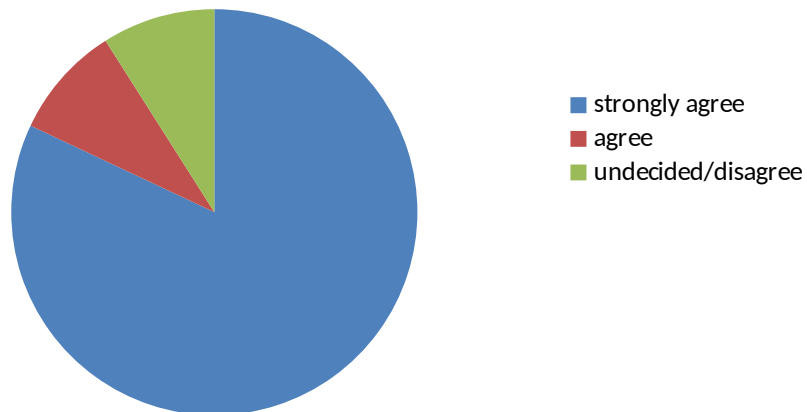

Feedback Analysis Report- 2014-15

Alumnae

1. Academic performance of the college is good

2. The College has high commitment towards holistic development of students

3. The infrastructural facilities of the college are excellent

4. Students participation in outreach activities is commendable

5. The College strives to maintain discipline, quality and excellence in the campus

6. The various career preparedness initiatives of the college result in greater employability