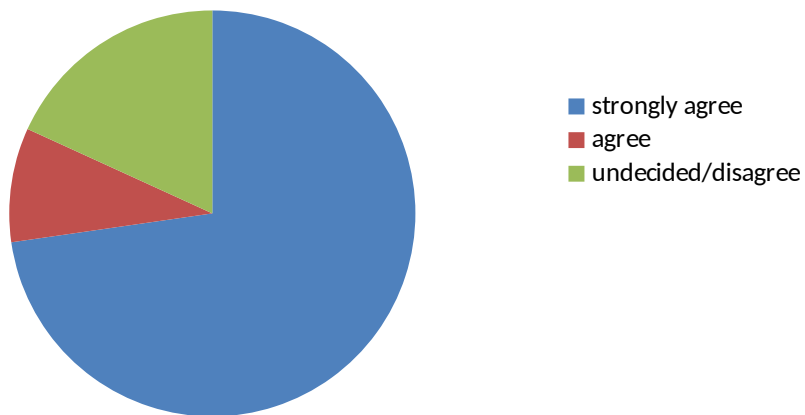

Feedback Analysis Report- 2014-15

Alumnae

1. Academic performance of the college is good

2. The College has high commitment towards holistic development of students

3. The infrastructural facilities of the college are excellent

4. Students participation in outreach activities is commendable

5. The College strives to maintain discipline, quality and excellence in the campus

6. The various career preparedness initiatives of the college result in greater employability