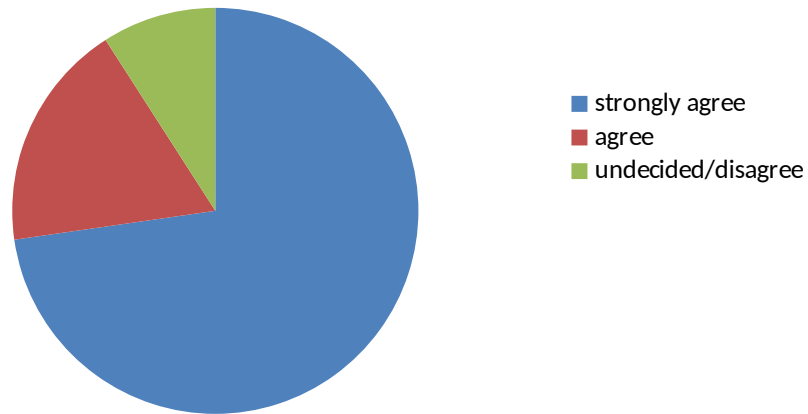

Feedback Analysis Report- 2014-15

Alumnae

1. Academic performance of the college is good

2. The College has high commitment towards holistic development of students

3. The infrastructural facilities of the college are excellent

4. Students participation in outreach activities is commendable

5. The College strives to maintain discipline, quality and excellence in the campus

6. The various career preparedness initiatives of the college result in greater employability