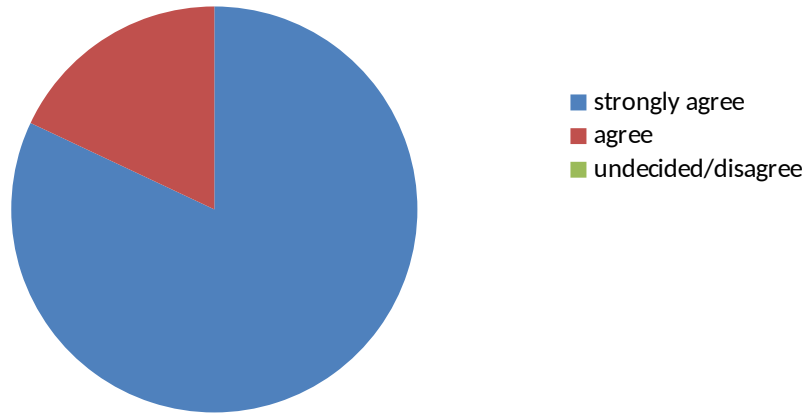

Feedback Analysis Report- 2014-15

Alumnae

1. Academic performance of the college is good

2. The College has high commitment towards holistic development of students

3. The infrastructural facilities of the college are excellent

4. Students participation in outreach activities is commendable

5. The College strives to maintain discipline, quality and excellence in the campus

6. The various career preparedness initiatives of the college result in greater employability